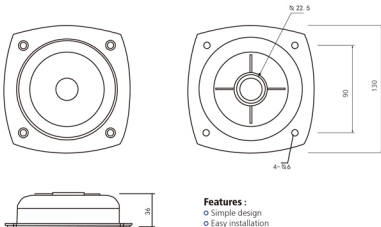

Drawing for emergency stop box with nylon material

#### Features :

- Simple design
- Easy installation
- Common use
- Material available : Nylon
- With rubber gasket